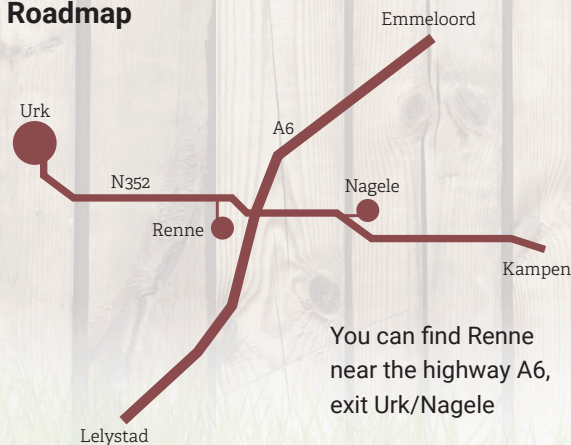

You can find Renne near the highway A6, exit Urk/Nagele

Streekprodukten

At farm shop Renne Streekprodukten, owned by Frans and Irma Renne, you can find a great variety of local products. Most of our products are from our own farm or fellow farms in the area! From fair meat to artisan ice, at Renne Streekprodukten you will always know what you're eating.